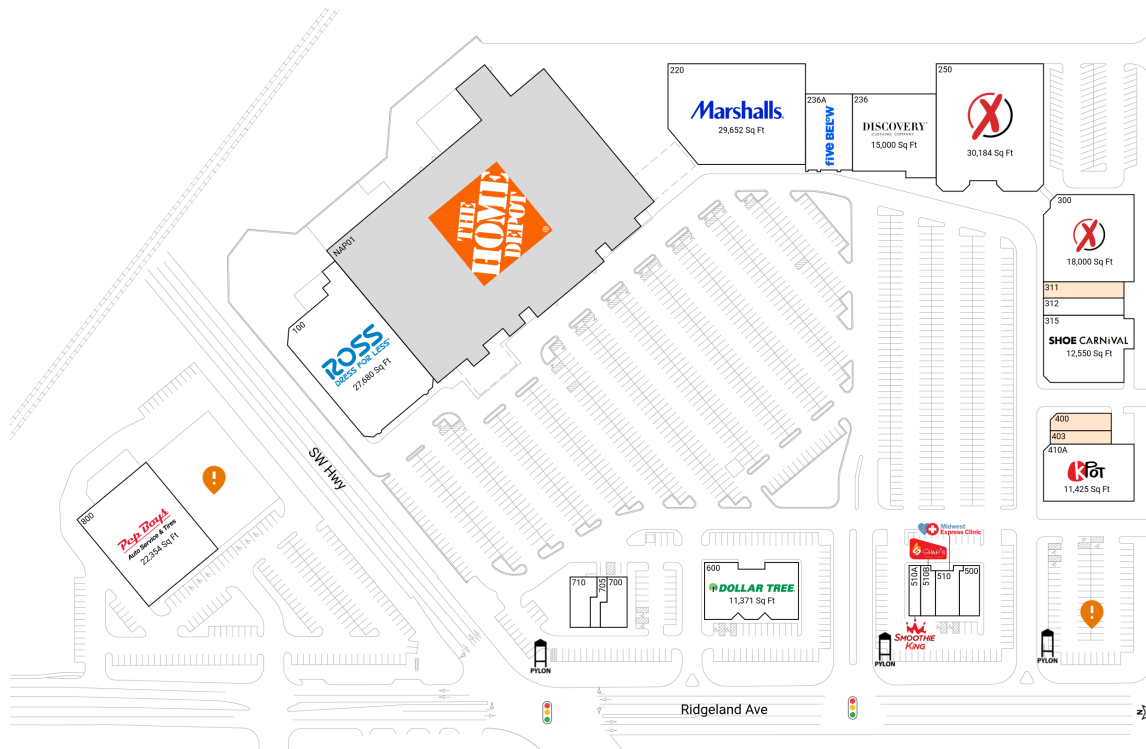

# Commons of Chicago Ridge

9900 S. Ridgeland Ave | Chicago Ridge, IL 60415

Cook County Chicago-Naperville-Elgin, IL-IN 325,023 Sq Ft

41.7104, -87.7813

## Available Spaces

311	2,880 Sq Ft	360°	OPO 1	0 Sq Ft
400	3,228 Sq Ft	360°	OPO 2	0 Sq Ft
403	1,980 Sq Ft	360°		

## Current Tenants

Space size listed in square feet

100	Ross Dress for Less	27,680
220	Marshalls	29,652
236	Discovery Clothing	15,000
236A	Five Below	7,738
250	XSport Fitness	30,184
300	XSport Fitness	18,000
312	U2 Nail Studio	3,100
315	Shoe Carnival	12,550
410A	KPOT Korean BBQ & Hot Pot	11,425
500	For Eyes Optical	2,188
510	Midwest Express Clinic	2,500
510A	Smoothie King	1,283
510B	Shah's Halal Food	1,677
600	Dollar Tree	11,371
700	QaMaria Yemeni Coffee Company	2,565
705	Star Life Wellness Clinic	1,200
710	Eiffel Waffle	2,550
800	Pep Boys	22,354
NAP01	The Home Depot	113,918

This site plan is for illustrative and information purposes only, showing the general layout of the shopping center; and is not a legal survey. Brixmor makes no representation or warranty that the shopping center is exactly as depicted as site conditions and tenant mix are subject to change over time.